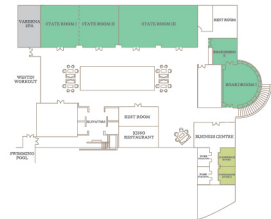

8th LEVEL MEETING ROOMS AND CONFERENCE ROOMS

ROOM NAME	LENGTH X WIDTH (M)	FLOOR	CILING (M)	THEATRE	CLASSROOM	BOARD ROOM	TRAINING	COCKTAIL	PICTURE	BAR/PUB
7th LEVEL BALLROOMS										
■ GRAND BALLROOM	22 X 45	5th	4	500	250	100	100	200	200	200
■ BALLROOM A	16.2 X 18	201	4	100	100	22	40	100	100	100
■ BALLROOM B	16.2 X 18	202	4	100	100	22	40	100	100	100
■ FOYER BALLROOM A	16.2 X 9	101	3	—	—	—	—	—	—	—
■ FOYER BALLROOM B	16.2 X 9	102	3	—	—	—	—	—	—	—
8th LEVEL MEETING ROOMS										
■ STATE ROOM I (2)	12 X 9	103	3	100	50	40	40	100	50	50
■ STATE ROOM I	6.2 X 9	203	3	50	24	22	28	40	20	20
■ STATE ROOM II	6.2 X 9	204	3	50	24	22	28	40	20	20
■ STATE ROOM II (2)	12.4 X 9	104	3	100	50	40	40	100	50	50
■ BOARDROOM I	6 X 6	205	3	40	18	18	14	30	10	10
■ BOARDROOM II	6 X 6.2	21	3	10	—	—	—	10	—	0
8th LEVEL CONFERENCE ROOMS										
■ CONFERENCE ROOM I	3.8 X 4	106	3	—	—	8	—	—	—	—
■ CONFERENCE ROOM II	3.8 X 4	106	3	—	—	8	—	—	—	—