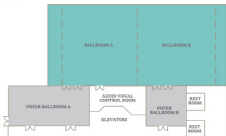

FLOOR PLANS & CAPACITY CHART

7th LEVEL BALLROOMS